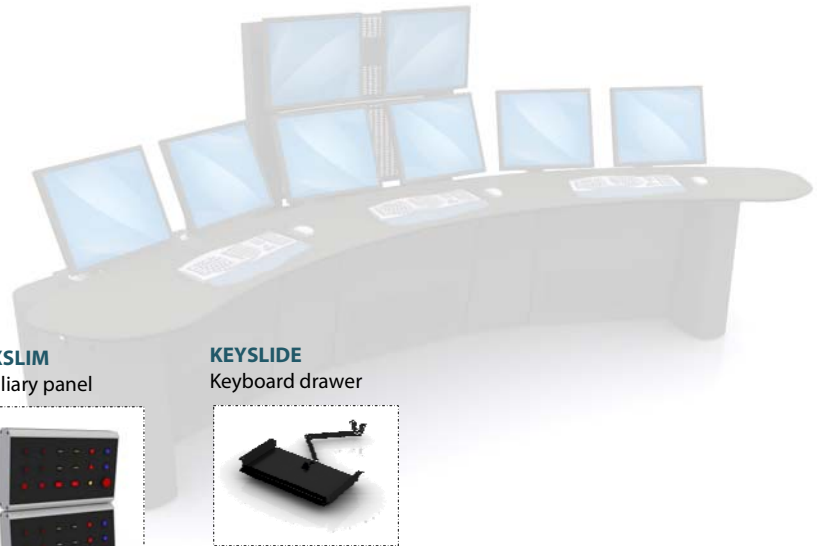

Optional Accessories

- Additional equipment shelving
- 19" rack-mount frames
- 4" x 4" ventilation fans and/or air filters
- **PROFILE** flat panel display mounts
- **KEYSLIDE** keyboard drawers
- **AUXLINE** and **AUXSLIM** auxiliary enclosure and panels