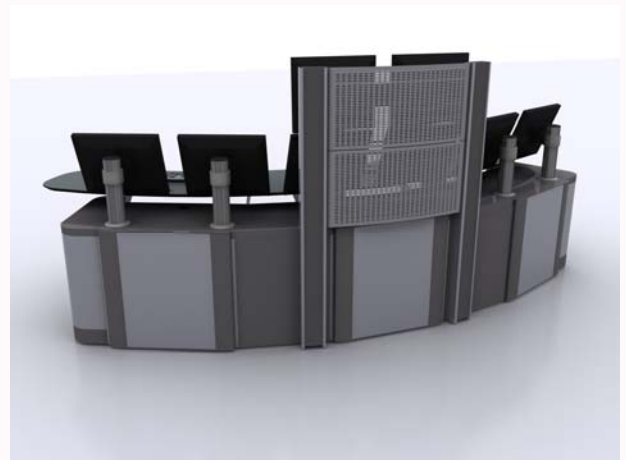

VISUALIX
CONSOLE SERIES

Stylish Integration

RE.DE.CON **VISUALIX Console** acts as a stunning centre piece in any control centre environment, maximises precious floor space, and provides limitless possibilities for display-intensive applications.

Product Benefits

- Sleek and up-to-date design enlivens any control room environment
- Compact footprint maximises precious floor space
- Visual display unit allows for flexible flat panel display integration, re-configuration and upgrading
- Exceptionally sturdy structure ensures durability and stability
- Integrated cable management channels cabling and keeps them neat and out of sight
- Modular system provides ease of delivery, assembly and configuration
- Work surface in compact laminate with post-form ergonomic nosing provides durability and comfort
- Wide range of compatible accessories completes the system for seamless equipment integration

Retractable processor tray

Additional fixed shelving

RE.DE.CON, derived from "redefine conventions", represents our commitment to continuously redefine conventions in the command and control centre arena.