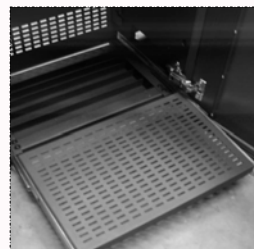

VISUALIX
CONSOLE SERIES

Stylish Integration

RE.DE.CON **VISUALIX Console** acts as a stunning centre piece in any control centre environment, maximises precious floor space, and provides limitless possibilities for display-intensive applications.

Product Benefits

- Sleek and up-to-date design enlivens any control room environment
- Compact footprint maximises precious floor space
- Visual display unit allows for flexible flat panel display integration, re-configuration and upgrading
- Exceptionally sturdy structure ensures durability and stability
- Integrated cable management channels cabling and keeps them neat and out of sight
- Modular system provides ease of delivery, assembly and configuration
- Work surface in compact laminate with post-form ergonomic nosing provides durability and comfort
- Wide range of compatible accessories completes the system for seamless equipment integration

Retractable processor tray

Additional fixed shelving

RE.DE.CON, derived from "redefine conventions", represents our commitment to continuously redefine conventions in the command and control centre arena.