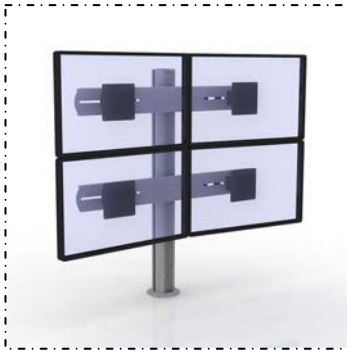

## Robust Deployment

The **RE.DE.CON PROFILE flat panel display mount** is built to last with its unique extruded aluminum post and heavy-duty base mount.

## Ergonomic Comfort

For maximum comfort and productivity, the height and up/down tilt of the displays can be adjusted with ease.

## Concealed Cable Management

Video and power cables are fed through the extrusion and the desk, effectively concealing messy cables from sight.

## Multiple Configurations

The **RE.DE.CON PROFILE flat panel display mount** accommodates arrangement in single, dual, triple and quad configurations.