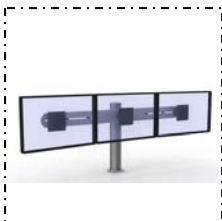

Triple Monitor

350-TH-G
Triple Horizontal Mount