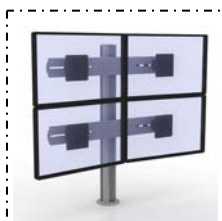

700-Q-G
Quad Mount

Quad Monitor