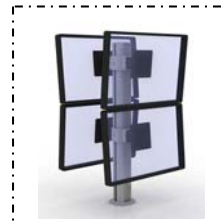

## Robust Deployment

The **RE.DE.CON PROFILE flat panel display mount** is built to last with its unique extruded aluminum post and heavy-duty base mount.

### Single Monitor

350-SV-G  
Single Vertical Mount

350-SBB-G  
Single Back to Back Mount

### Dual Monitor

350-DH-G  
Dual Horizontal Mount

700-DV-G  
Dual Vertical Mount

700-DBB-G  
Dual Vertical Back to Back Mount