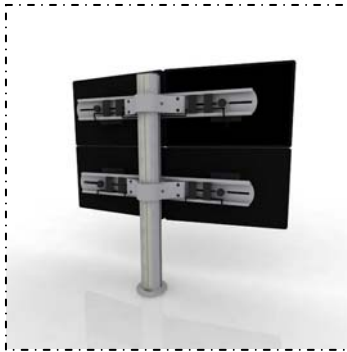

## Robust Deployment

The **RE.DE.CON PROFILE flat panel display mount** is built to last with its unique extruded aluminum post and heavy-duty base mount.

## Ergonomic Comfort

For maximum comfort and productivity, the height and up/down tilt of the displays can be adjusted with ease.

## Concealed Cable Management

Video and power cables are fed through the extrusion and the desk, effectively concealing messy cables from sight.

## Multiple Configurations

The **RE.DE.CON PROFILE flat panel display mount** accommodates arrangement in single, dual, triple and quad configurations.