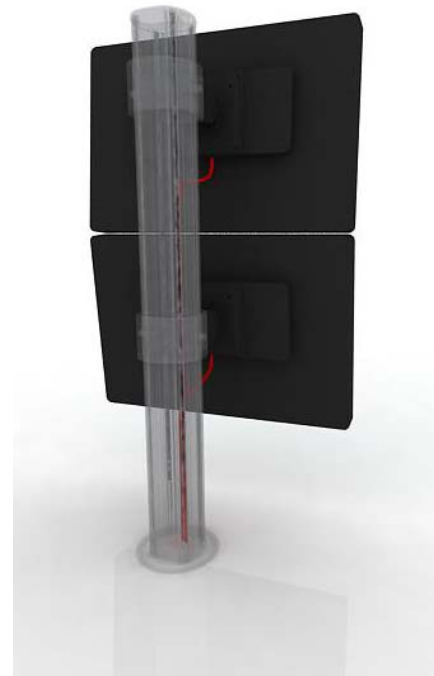

## Robust Deployment

The **RE.DE.CON PROFILE flat panel display mount** is built to last with its unique extruded aluminum post and heavy-duty base mount.

## Ergonomic Comfort

For maximum comfort and productivity, the height and up/down tilt of the displays can be adjusted with ease.

## Concealed Cable Management

Video and power cables are fed through the extrusion and the desk, effectively concealing messy cables from sight.

## Multiple Configurations

The **RE.DE.CON PROFILE flat panel display mount** accommodates arrangement in single, dual, triple and quad configurations.