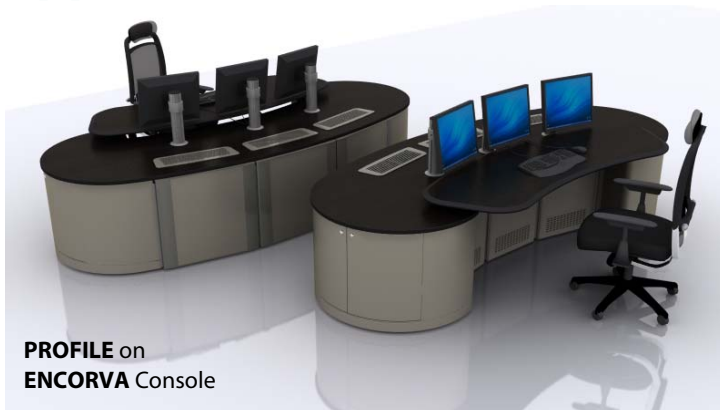

Applications

**PROFILE on
ENCORVA Console**