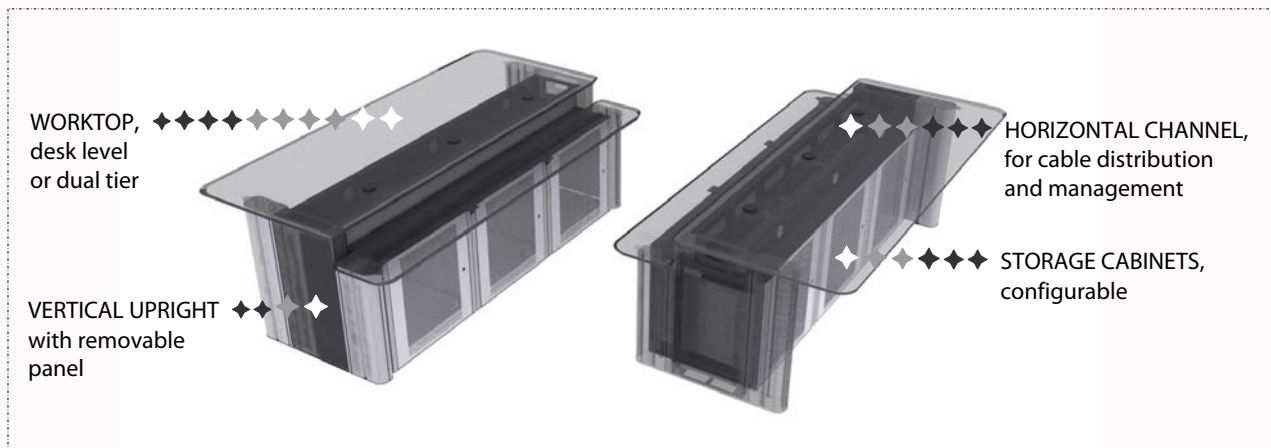

Product Components

Optional Accessories

PROFILE
Flat panel display mount

AUXLINE
Auxiliary enclosure

AUXSLIM
Auxiliary panel

KEYSLIDE
Keyboard drawer

JPT Global Solutions Ltd.
Unit B3, 7/F, Everwin Centre, 72 Hung To Road,
Kwun Tong, Kowloon, Hong Kong
Tel: (852) 3188-3800 Fax: (852) 3753-3993
E-mail: info@jptglobal.com
Website: <http://www.jptglobal.com>

RE.DE.CON, derived from
"redefine conventions",
represents our commitment
to continuously redefine
conventions in the command
and control centre arena.