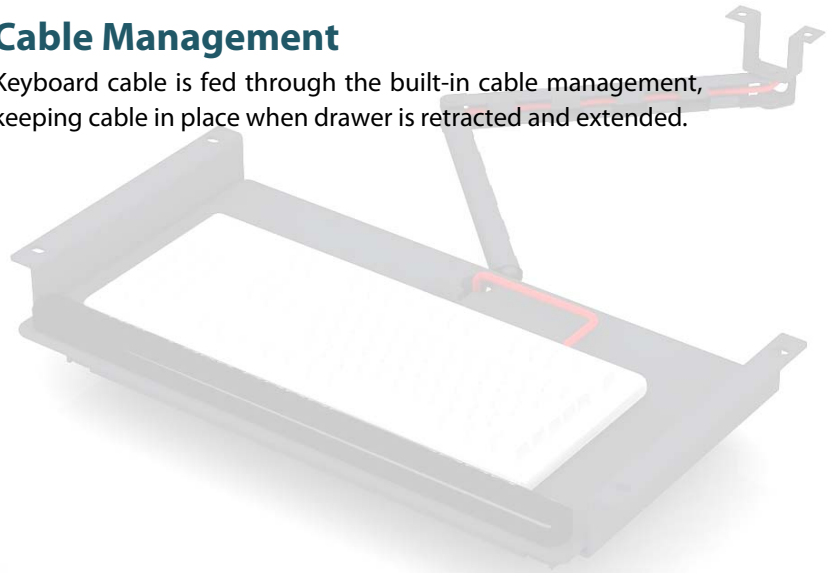

PRODUCT SHEET

KEYSLIDE

KEYBOARD DRAWER SERIES

Simply Functional

The **RE.DE.CON KEYSLIDE slide-out keyboard drawer** is a simple yet fully functional accessory that takes care of keyboard integration onto **RE.DE.CON** consoles.

Spacious Comfort

Designed with a large surface to accommodate keyboards of almost any size, **KEYSLIDE** also comes with a wrist rest to provide user with operating comfort.

Durable Performance

Built with sturdy steel material, **KEYSLIDE** is designed for long usage hours.

Cable Management

Keyboard cable is fed through the built-in cable management, keeping cable in place when drawer is retracted and extended.

Application

KEYSLIDE on
TRAX Console

RE.DE.CON, derived from "redefine conventions," represents our commitment to continuously redefine conventions in the command and control centre arena.