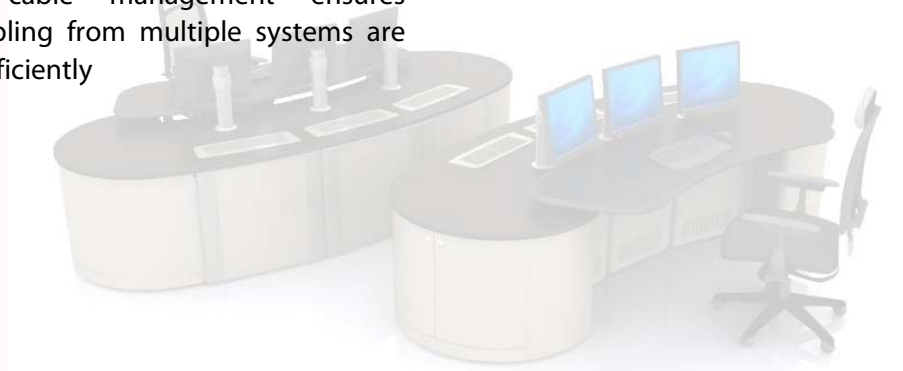

ENCORVA

CONSOLE SERIES

Subtle Opulence

RE.DE.CON **ENCORVA Console** is a concave console desk system that exudes personality and grandeur. Deployed widely in major control centres, this highly customisable console system makes multiple sub-system integration a breeze.

Product Benefits

- An aesthetically-pleasing system suitable for large control centre deployments
- Highly customisable to suit project specifics to seamlessly integrate with multiple sub-systems
- Exceptionally sturdy steel structure with unique aluminium extrusions
- Durable work surface in compact laminate with post-form ergonomic nosing
- Modular system for ease of assembly and configuration
- Integrated cable management ensures complex cabling from multiple systems are organised efficiently